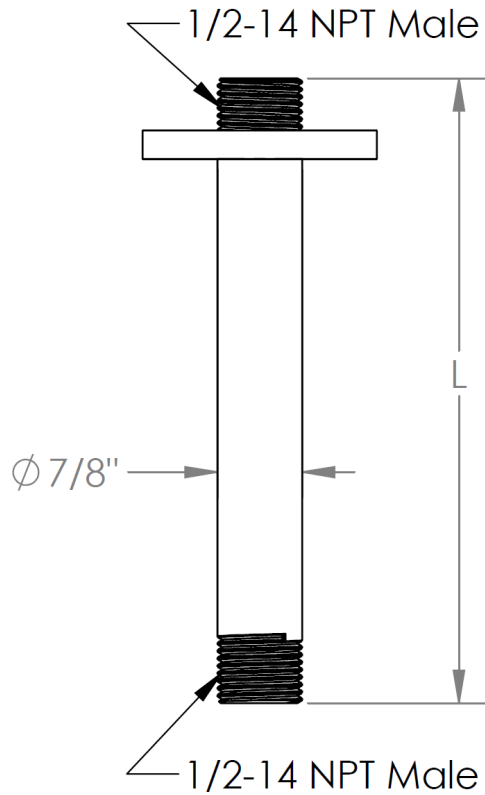

SS-60_AFOC

Ceiling Mounted Shower Arm, 1/2" M x 1/2" M NPT

MODEL NO.	DIMENSION OF L
SS-603AFOC	6"
SS-604AFOC	12"
SS-605AFOC	18"
SS-606AFOC	24"
SS-607AFOC	30"

Meets the applicable requirements of ASME A112.18.1-2005/CSA B125.1-05, entitled "Plumbing Supply Fittings"