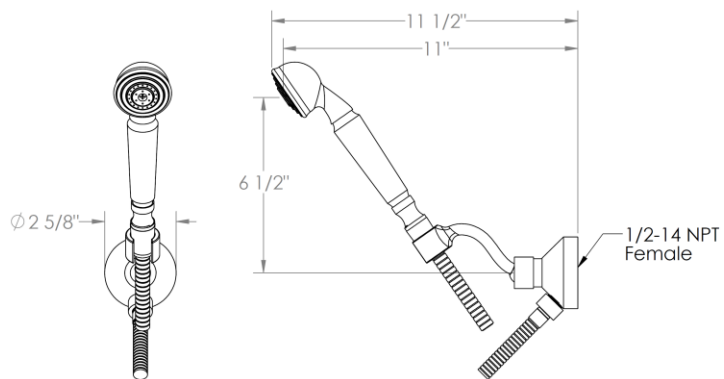

**206-HSHK3**

Wall Mounted Hand Shower Set  
Includes Hand Shower and 69" Hose  
Flow Rate: 1.75 GPM

Meets the applicable requirements of ASME A112.18.1-2005/CSA B125.1-05, entitled "Plumbing Supply Fittings"