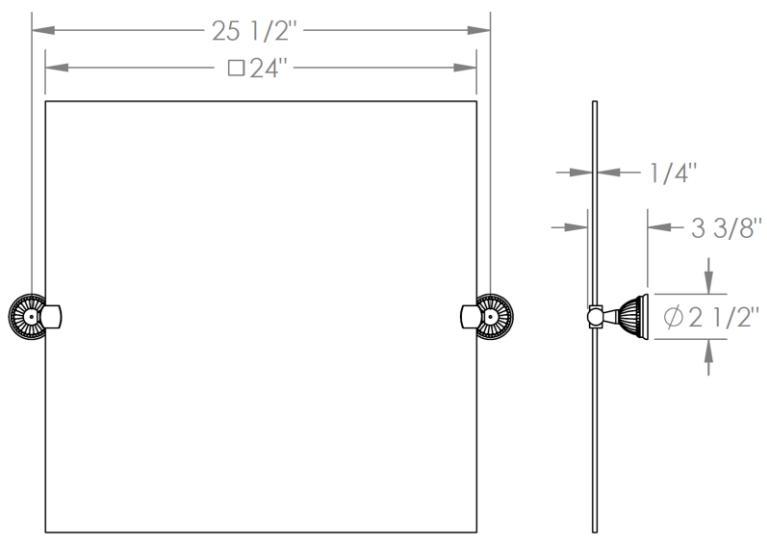

185-0.9D

Wall Mounted 24" Square Pivot Mirror

WATERMARK DESIGNS 2/1/2019

350 Dewitt Ave Brooklyn NY 11207 USA T 718 257 2800 F 718 257 2144 info@watermark-designs.com