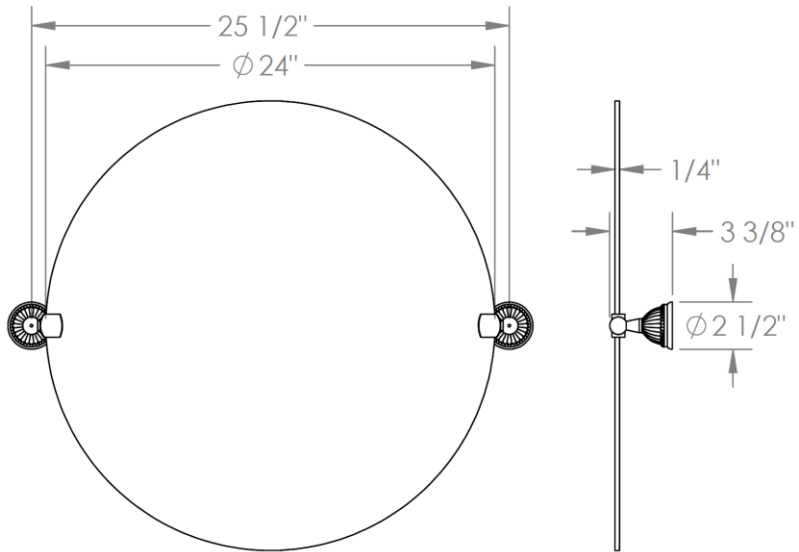

185-0.9C

Wall Mounted 24" Round Pivot Mirror

WATERMARK DESIGNS 2/1/2019

350 Dewitt Ave Brooklyn NY 11207 USA T 718 257 2800 F 718 257 2144 info@watermark-designs.com