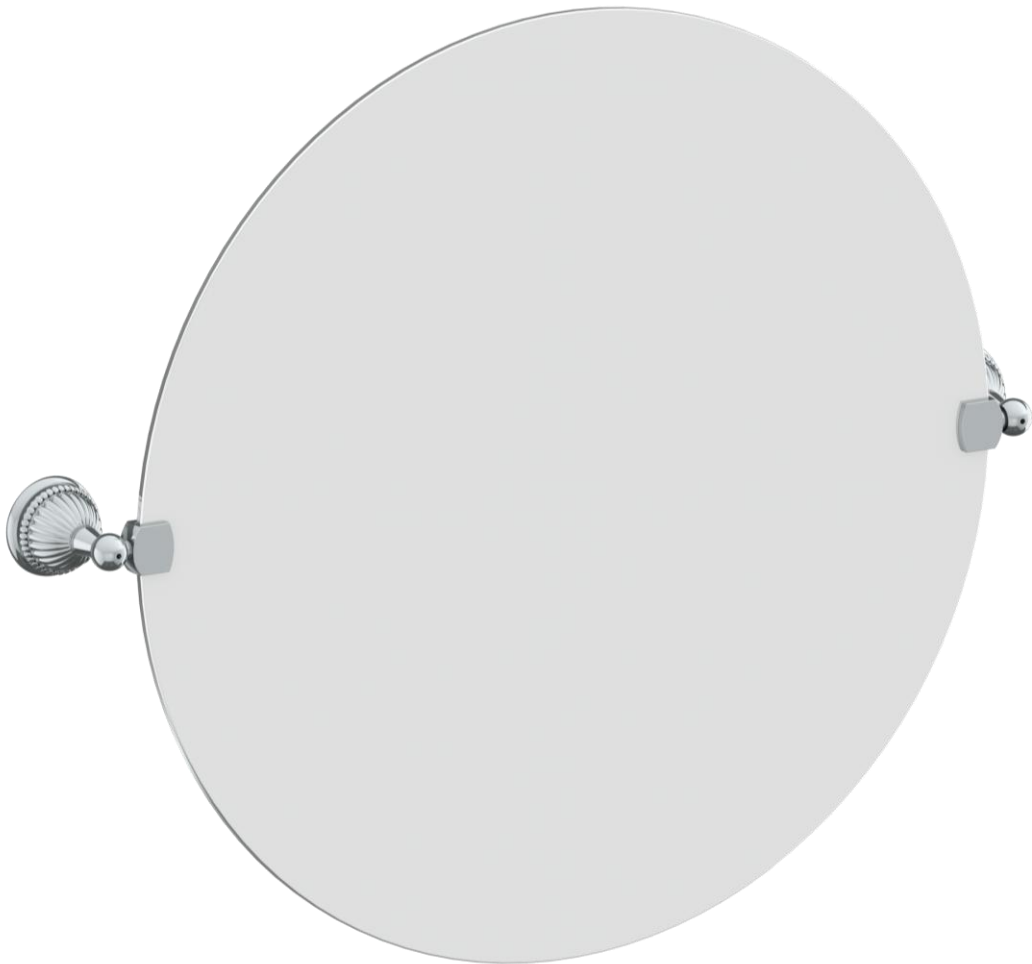

185-0.9C

Wall Mounted 24" Round Pivot Mirror

WATERMARK DESIGNS 2/1/2019

350 Dewitt Ave Brooklyn NY 11207 USA T 718 257 2800 F 718 257 2144 info@watermark-designs.com