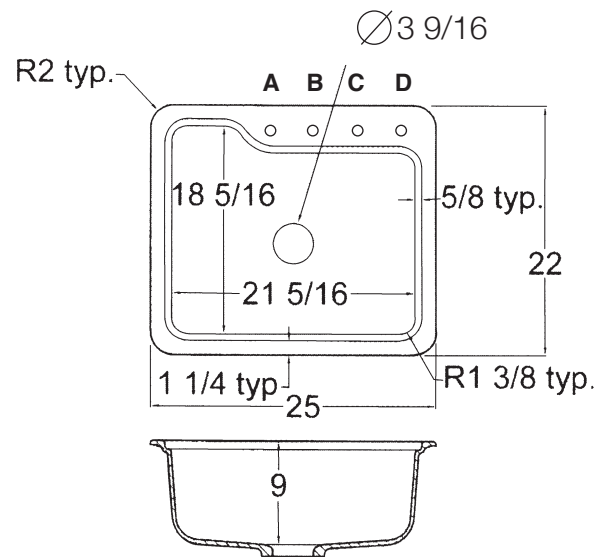

COLORS

- 3 Solid Colors
- 3 Matrix Colors

Specified Model

Model	KST25221
Overall Dimensions	L25" x W22" x D10"
Bowl Dimensions	L21 ⁵ / ₁₆ " x W18 ⁵ / ₁₆ " x D9"
Faucet Holes	up to 4 - must specify number of holes and hole location(s)
Shipping Weight	23 lbs.
Material	Solid Surface
Installation	countertop mounted
Required	1 basket strainer not supplied

IMPORTANT: Circle Letter(s) above to indicate location(s) for faucet hole drillings (there is a 4" spread between hole locations).