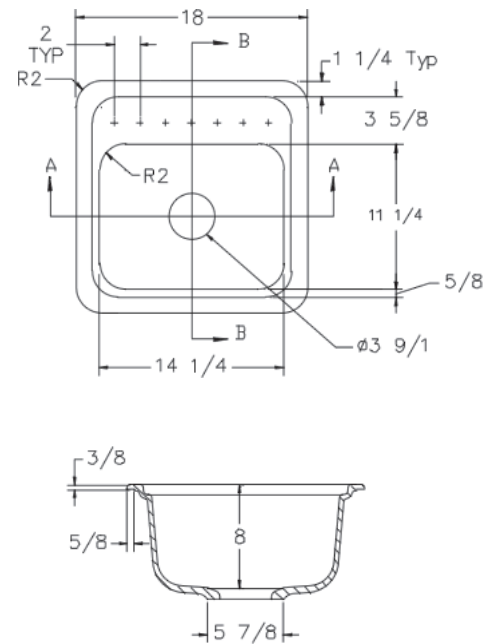

FEATURES

- 18" x 18" x 9" Entertainment/Prep single bowl.
- Top mount self-rimming sink.
- Solid surface material is non-porous. Scratches and stains like coffee, juice, berries and burns are easily removed with abrasive cleaners, restoring and renewing original finish.
- Transolid sinks are durable, withstand impact and heat resistant up to 375°.
- 10 Year Limited Residential Warranty / 3 Year Commercial Warranty

COLORS

- 00 White
- 05 Almond
- 08 Biscuit
- 60 Matrix Sand
- 67 Matrix Khaki
- 68 Matrix Summit

Specified Model

Model	KDT18181
Overall Dimensions	L18" x W18" x D9"
Bowl Dimensions	L14 1/4" x W11 1/4" x D8"
Faucet Holes	up to 3
Shipping Weight	18 lbs.
Material	Solid Surface
Installation	countertop mounted
Required	1 basket strainer not supplied