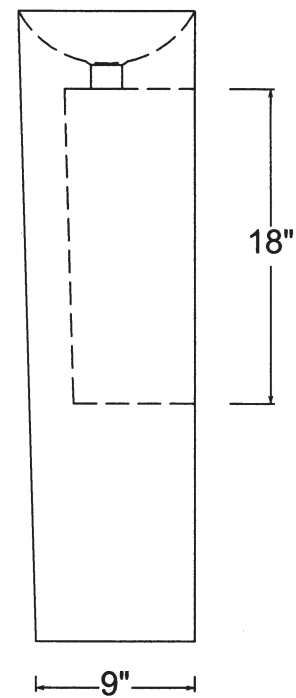

C60
INFINITY PEDESTAL SINK

© 2006 STONE FOREST, INC.

TOP VIEW

FRONT VIEW

Available in:

Polished Black Granite (BL)

Carrara Marble (CA)

Custom sizes can be made

Approx thickness at drain is 1". Required drain use 9054D Grid Drain or 9058D lift and turn. Drains are 1.25" NPT. This can be supplied by Stone Forest at your request in select finishes

Do not use popup drains

Approx 800 lbs

SIDE VIEW

STONE
FOREST