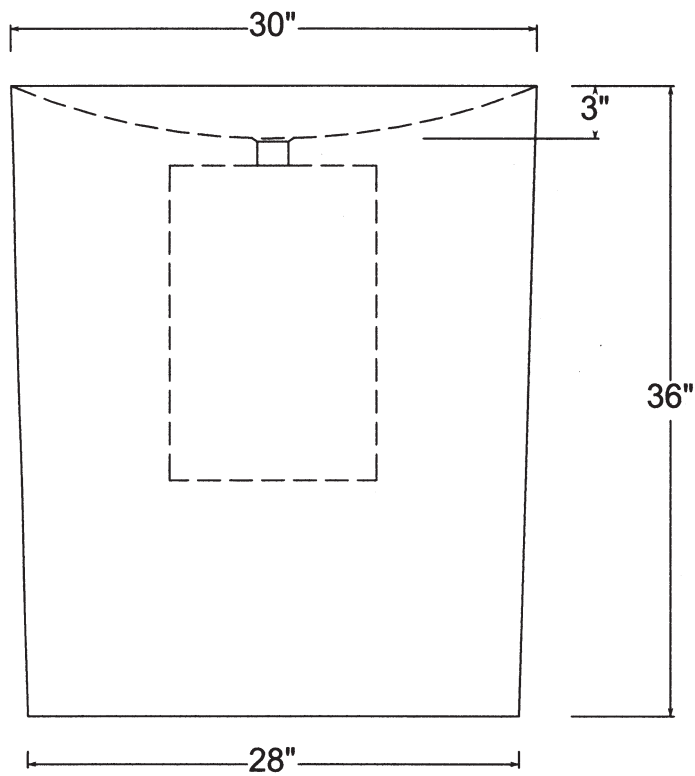

C60
INFINITY PEDESTAL SINK

© 2006 STONE FOREST, INC.

FRONT VIEW

Available in:

Polished Black Granite (BL)

Carrara Marble (CA)

Custom sizes can be made

Approx thickness at drain is 1". Required drain use 9054D Grid Drain or 9058D lift and turn. Drains are 1.25" NPT. This can be supplied by Stone Forest at your request in select finishes

Do not use popup drains

Approx 800 lbs

SIDE VIEW

STONE
FOREST