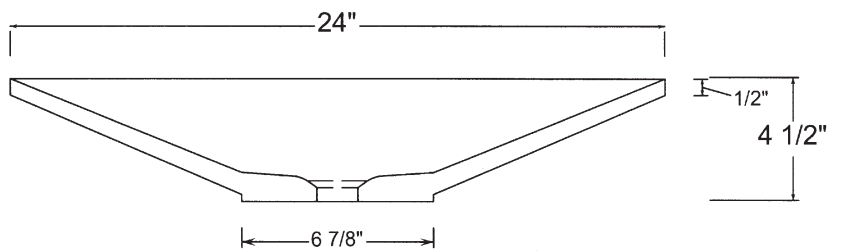

C50-24 VERONA VESSEL

© 2004 STONE FOREST, INC.

Available in:

- Black Granite (BL)
- Honey Onyx (HO)
- Multicolor Onyx (MO)
- Silver Travertine (ST)
- Travertino Romano (TR)

Approx thickness at drain is 3/4".
Required drain use 9054D Grid Drain
or 9058D Lift & Turn. Drains are 1.25"
NPT. This can be supplied by Stone
Forest at your request in select finishes.

Do not use pop-up drains

Approx 45 lbs

UPC® listed

TOP VIEW

FRONT VIEW

SIDE VIEW