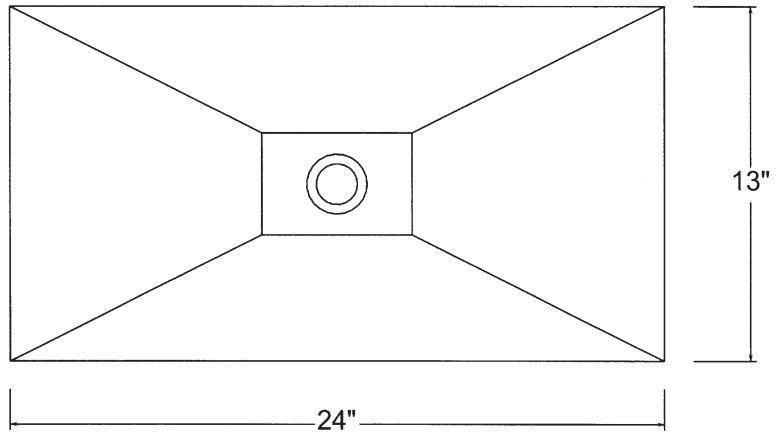

C50-24 VERONA VESSEL

© 2004 STONE FOREST, INC.

Available in:

- Black Granite (BL)
- Honey Onyx (HO)
- Multicolor Onyx (MO)
- Silver Travertine (ST)
- Travertino Romano (TR)

Approx thickness at drain is 3/4".
Required drain use 9054D Grid Drain
or 9058D Lift & Turn. Drains are 1.25"
NPT. This can be supplied by Stone
Forest at your request in select finishes.

Do not use pop-up drains

Approx 45 lbs

UPC® listed

TOP VIEW

FRONT VIEW

SIDE VIEW