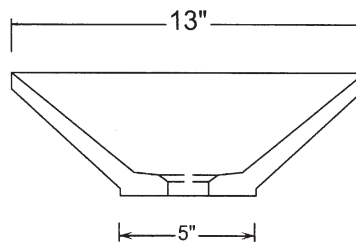

Do not use pop-up drains

Approx 45 lbs

UPC® listed

TOP VIEW

FRONT VIEW

SIDE VIEW