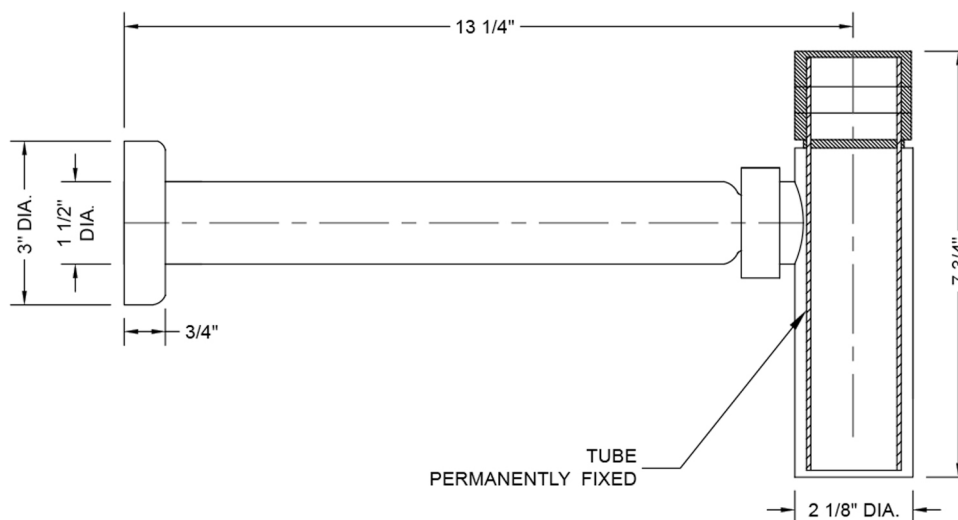

SPECIFICATION DRAWING:

COMPLIANCES:

Complies with: ASME A112.18.2-2015/CSA B125.2-15