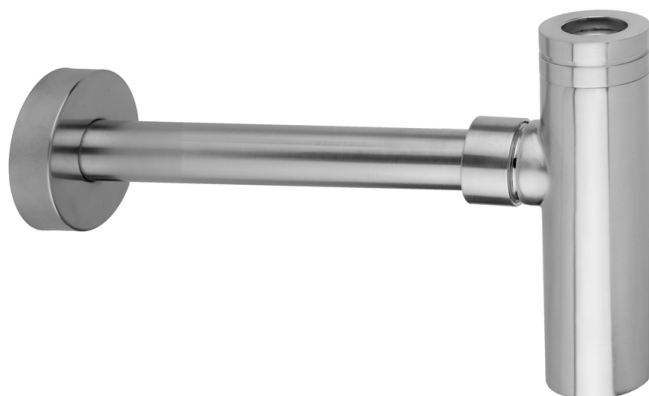

Decorative Round Trap - 1 1/2" Wall Outlet

Model #: 256-

FEATURES:

- Decorative round lavatory trap
- 1 1/2" wall outlet x 1 1/4" inlet
- All brass fully polished & plated
- Complements majority of collections
- Extension wall tubes available

AVAILABLE FINISHES:

Polished Chrome (PCH)	Satin Chrome (SC)	Bronze Umber (BU)
Satin Nickel (SN)	Pewter (PEW)	Caramel Bronze (CB)
Polished Nickel (PN)	Antique Brass (AB)	Antique Copper (ACU)
Oil-Rubbed Bronze (ORB)	Polished Brass (PB)	Polished Copper (PCU)
Vintage Bronze (VB)	Satin Brass (SB)	Rose Gold (RG)
Matte Black (MBK)	Satin Gold (SG)	Polished Gold (PG)
Black Nickel (BKN)	Bombay Gold (BG)	Jewelers Gold (JG)
Europa Bronze (EB)	White (WH)	Sedona Beige (SDB)
Tristan Brass (TB)	Unlacquered Brass (ULB)	Satin Cooper (SCU)