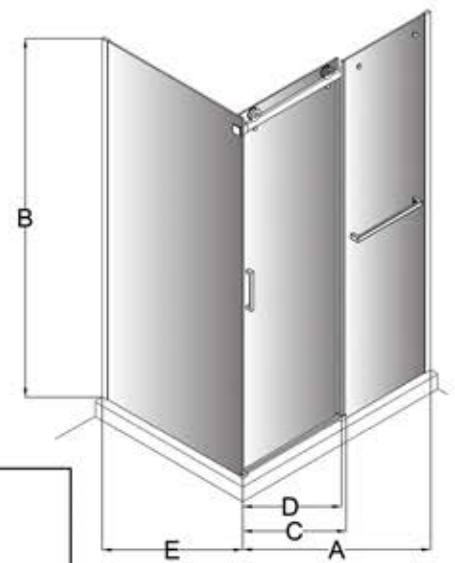

FEATURES:

- Corner installation
- Magnet on the door for a perfect seal.
- 8mm tempered glass with the easy clean Oceania clear View™ treatment.
- Chrome finish.
- Sliding door that allows for either left- or right-hand installation.
- 10-year limited warranty.

PBSDR doors - Marelia

PBSD48R32							30¼"	30¼"	1 side panel (return)
PBSD48R36	46"	46¼"	78¼"	25¼"	19"	20"	34¼"	34¼"	
PBSD48R42							40⅞"	40⅞"	
PBSD60R32							30¼"	30¼"	
PBSD60R36	58"	58¼"	78¼"	31¼"	25"	26"	34¼"	34¼"	
PBSD60R42							40⅞"	40⅞"	
PBSD60R48							46¼"	46¼"	
PBSD66R36							64"	64¼"	