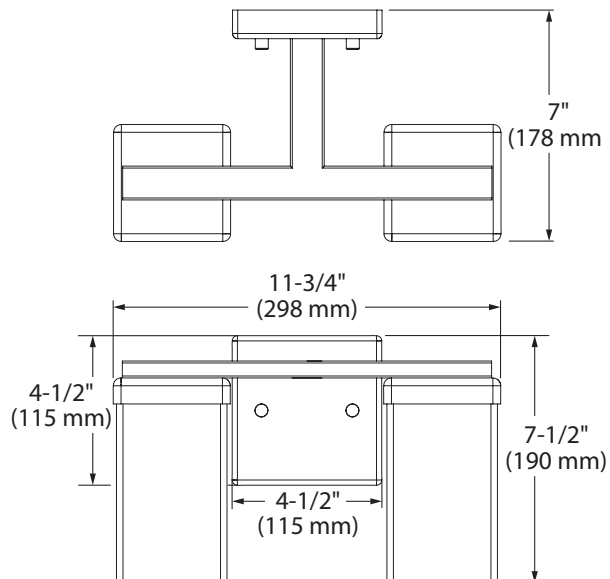

90 Degree™ Technical Specification

YB8862

2-Globe Light Fixture

Dimensions:

Product Information:

Stock Numbers: YB8862CH – CHROME
YB8862BN – BRUSHED NICKEL

Globe Service Kit: YB8869

Materials: Zinc, glass