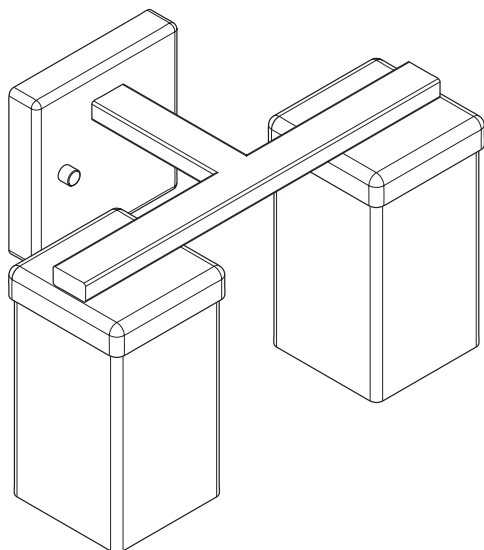

90 Degree™ Technical Specification

YB8862

2-Globe Light Fixture

Dimensions:

Product Information:

Stock Numbers: YB8862CH – CHROME
YB8862BN – BRUSHED NICKEL

Globe Service Kit: YB8869

Materials: Zinc, glass