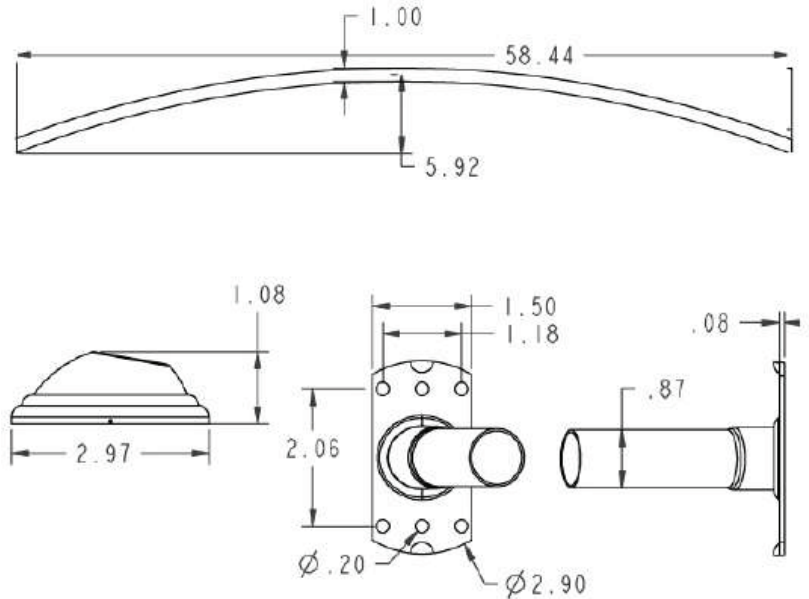

# Technical Specification

## Decorative Curved Shower Rod

### Stock Numbers:

- CSR2155BN – 5' Decorative Curved Shower Rod**  
Brushed Nickel Finish  
1" Diameter Rod  
Wholesale Packaging
- CSR2155CH – 5' Decorative Curved Shower Rod**  
Chrome Finish  
1" Diameter Rod  
Wholesale Packaging
- CSR2155OWB – 5' Decorative Curved Shower Rod**  
Old World Bronze  
1" Diameter Rod  
Wholesale Packaging

### Dimensions: