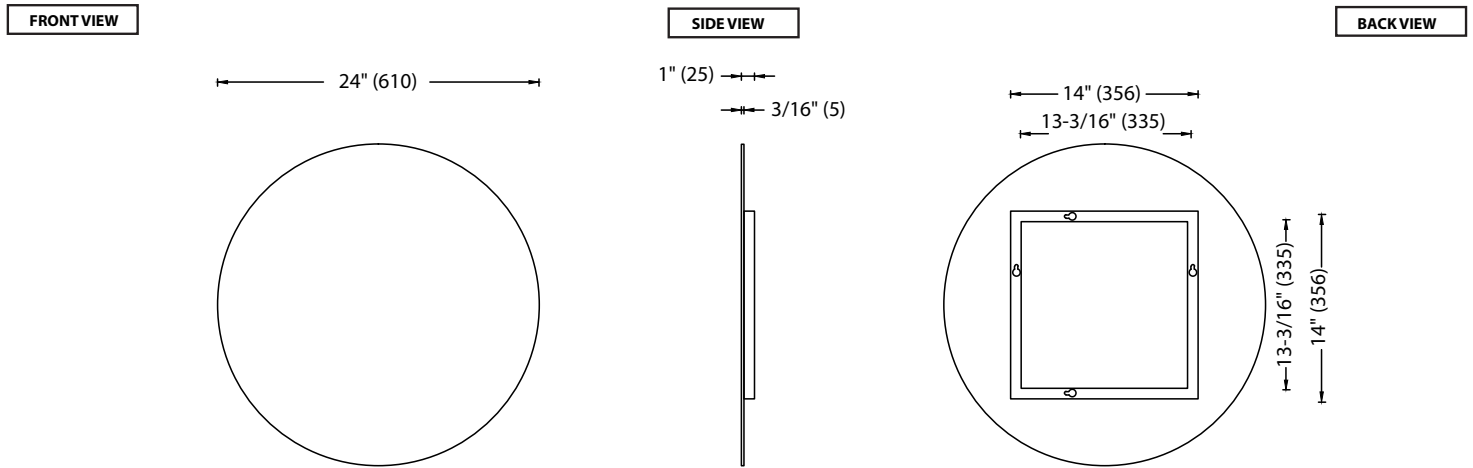

The "O" Mirror Collection

Specification & Installation Guide

RL-RD2400-003-AL

Features

- Wall hung round frameless mirror.
- Designer "floating" look - 3/4" off the wall
- Diameter: 24" (610 mm)
- Plain mirror with aluminum base
- Copper free mirror and GreenShield™ protective backing

Package dimension

27" x 23" x 6"

Gross weight

12 lbs / 6 kgs

RL-RD2400-F03-AL

Features

- Wall hung round frameless mirror
- Designer "floating" look - 3/4" off the wall
- Diameter: 24" (610 mm)
- Frameless DualFrost™ etched mirror edges with aluminum base
- Copper free mirror and GreenShield™ protective backing

Package dimension

27" x 23" x 6"