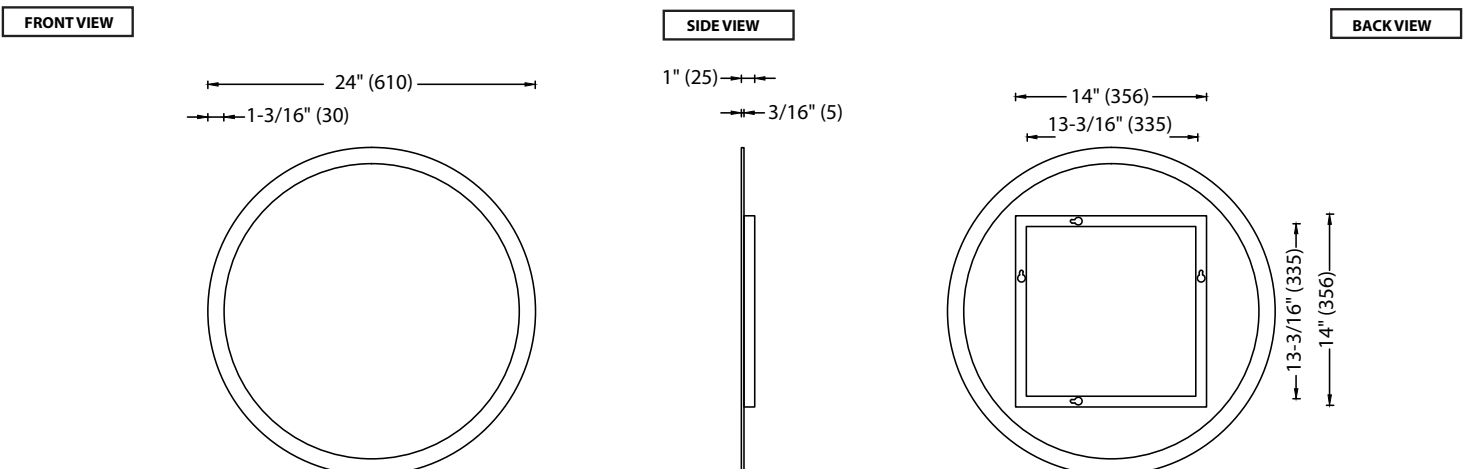

Gross weight

12 lbs / 6 kgs

For clarification, please contact Madeli Customer Care at (800)-819-6988 or (305)-718-8817 Ext. 1

All dimensions are approximate and subject to standard tolerance. Specifications subject to change without prior notice.