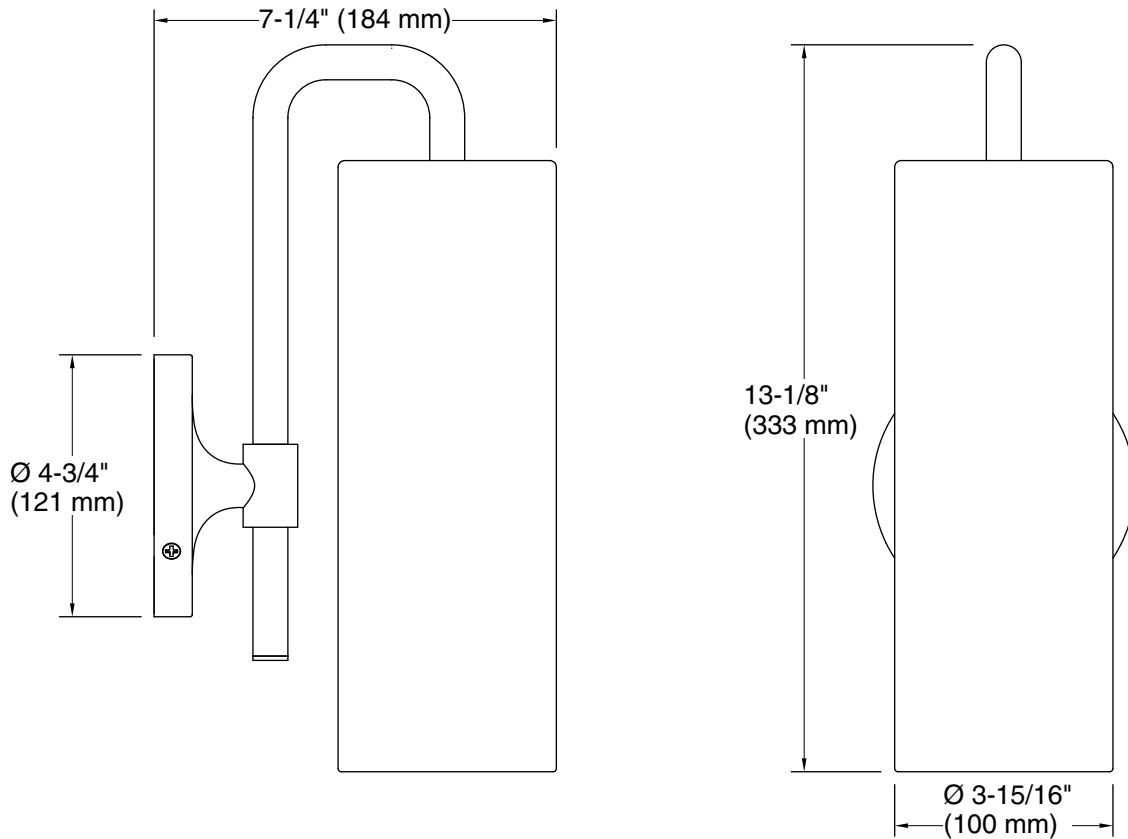

Required Electrical Service

One circuit required.

120 V, 60 Hz

Technical Information

All product dimensions are nominal.

Installation Type:	Wall-mount
Material:	Steel, Glass
Number of Lights:	1
Lighting Type:	Socket-based
Socket Type:	E-26 Medium
Number of Shades:	1
Shade Type:	Glass - clear