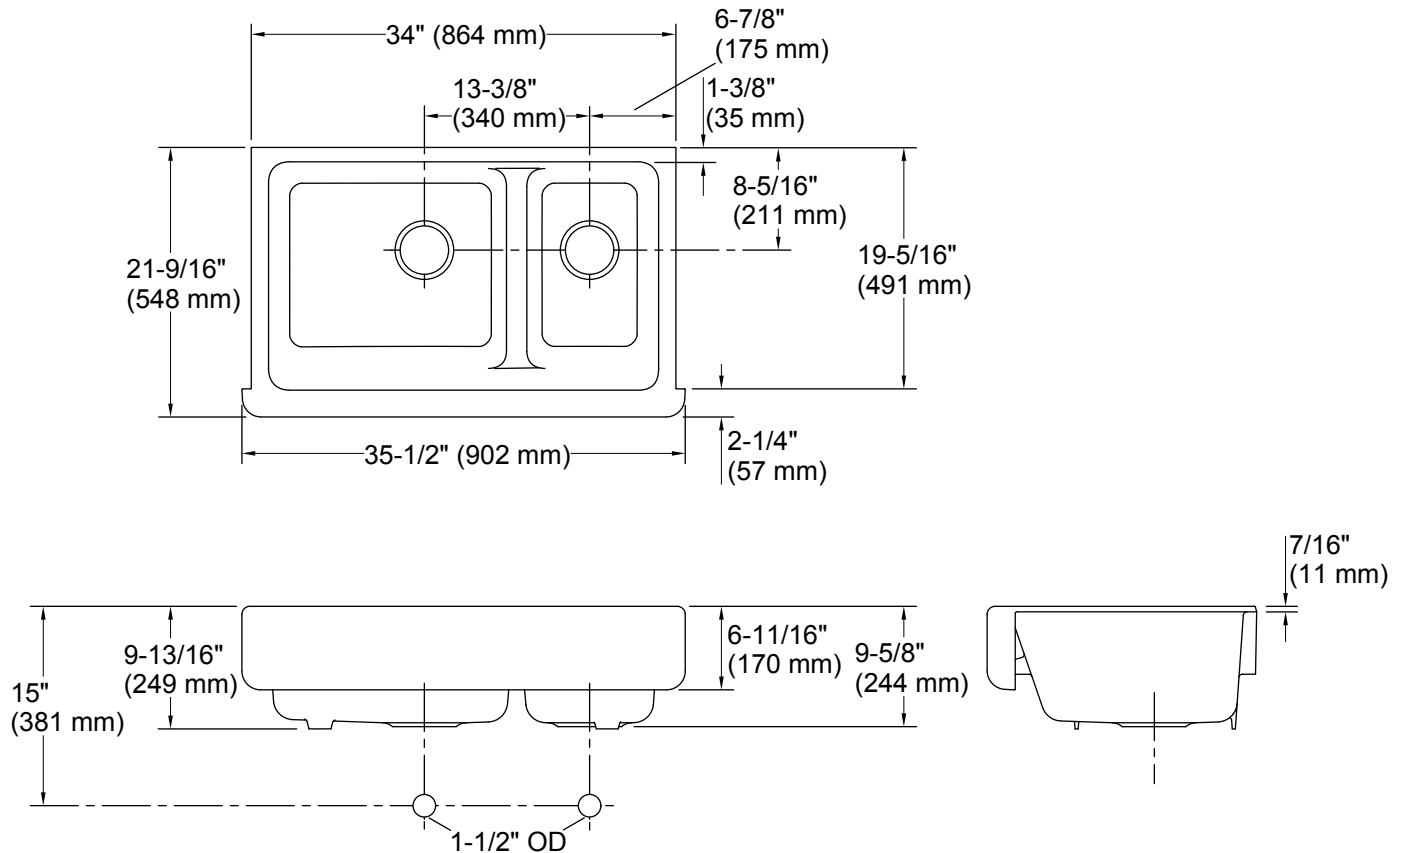

Features

- 36-inch minimum base cabinet width.
- Large/medium bowls.
- 9-inch depth.
- Shortened apron allows sink to be used in most standard cabinetry or retrofitted to existing standard cabinetry.
- Self-Trimming apron overlaps the cabinet face for easy installation and beautiful results.
- No faucet holes.
- Smart Divide® features a low dividing barrier that increases workspace and versatility.
- Basin slopes toward drain to minimize water pooling.
- Offset drain increases workspace in the sink and storage space underneath.

Included Components

Additional Components:
Cabinet face cut-out template
Countertop cut-out template

Codes/Standards

ASME A112.19.1/CSA B45.2

KOHLER® Enameled Cast Iron Kitchen Sink Lifetime Limited Warranty

Technical Information

All product dimensions are nominal.

Bowl configuration:	Off-set Large/small
Installation:	Under-mount
Min. base cabinet width:	36" (914 mm)
Bowl area:	Length: 18-13/16" (478 mm) Width: 18-1/16" (459 mm) Bowl depth: 9" (229 mm) Water depth: 9" (229 mm)
Bowl area:	Length: 10-5/16" (262 mm) Width: 18-1/16" (459 mm) Bowl depth: 9" (229 mm) Water depth: 9" (229 mm)
Drain hole:	3-5/8" (92 mm)

IMPORTANT! The distance from the top edge of the cabinet to the top of the cabinet door must be at least 6-7/8" (175 mm) to install this sink.