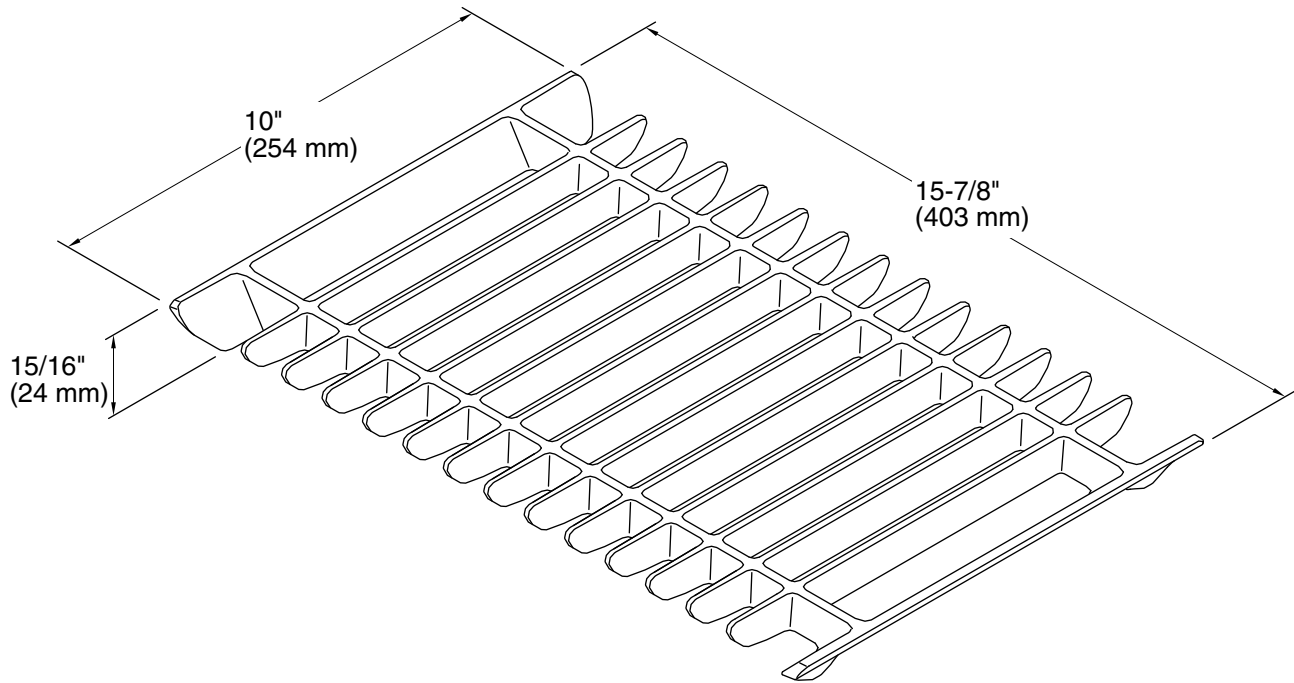

	0	White
	DVG	Dove Grey

Technical Information

All product dimensions are nominal.

Material: Plastic, Stainless Steel