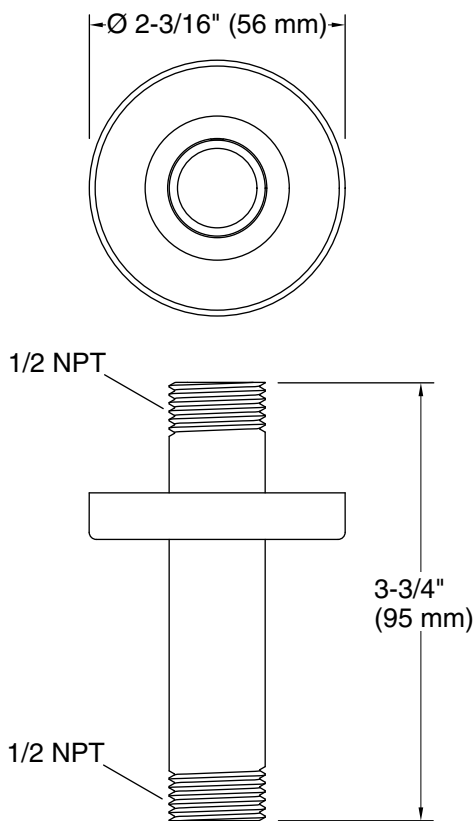

Technical Information

All product dimensions are nominal.