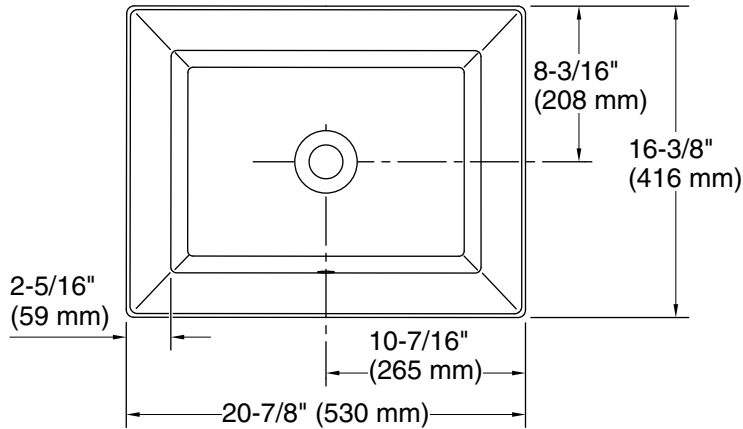

	0	White
-------------------------------------------------------------------------------------	---	-------

Recommended ADA Installation

Technical Information

All product dimensions are nominal.

Installation: Drop-in

Drain hole: 1-3/4" (45 mm)

Notes

Install this product according to the installation instructions.

ADA compliant when installed to the specific requirements of these regulations.