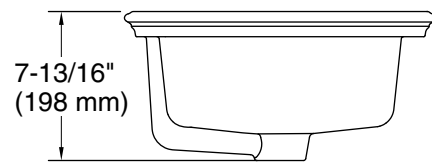

	0	White
-------------------------------------------------------------------------------------	---	-------

Recommended ADA Installation

Technical Information

All product dimensions are nominal.

Installation: Drop-in