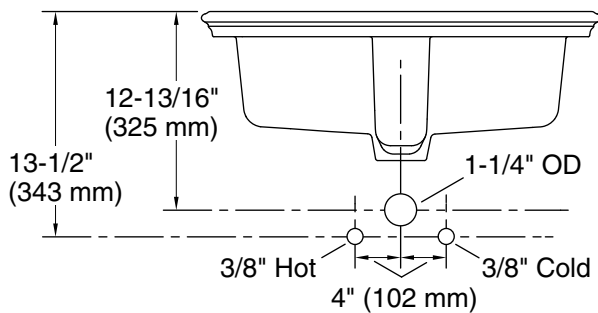

	0	White
-------------------------------------------------------------------------------------	---	-------

Recommended ADA Installation

Technical Information

All product dimensions are nominal.

Installation: Drop-in