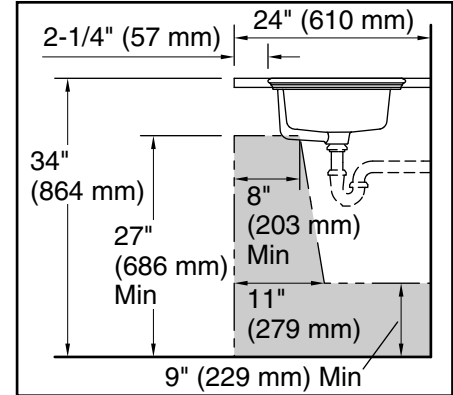

	0	White
-------------------------------------------------------------------------------------	---	-------

Recommended ADA Installation

Technical Information

All product dimensions are nominal.

Installation: Drop-in

Drain hole: 1-3/4" (45 mm)

Notes

Install this product according to the installation instructions.

ADA compliant when installed to the specific requirements of these regulations.