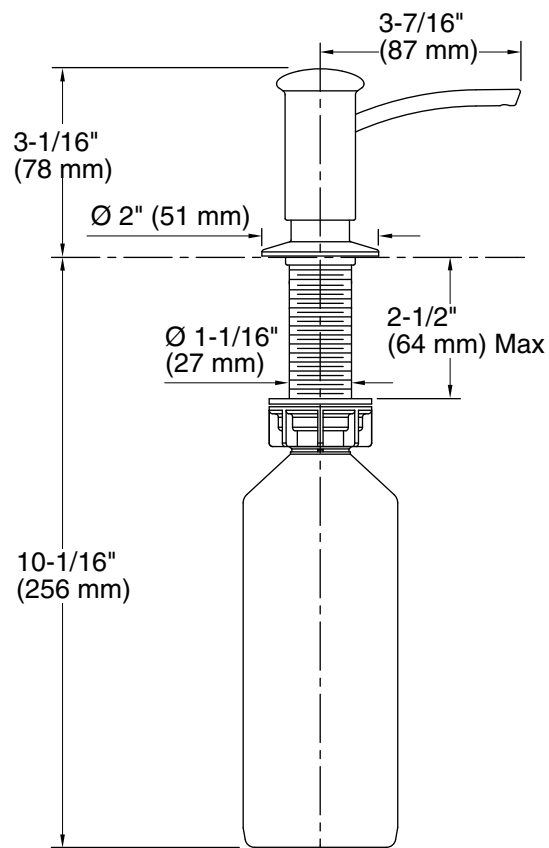

Features

- Holds up to 16 ounces of soap or lotion; refillable from top.
- May be installed in predrilled sink holes or surfaces up to 2" thick.
- Clamshell packed.
- Coordinates with contemporary-style faucets.

Technical Information

All product dimensions are nominal.

Material: Brass

Notes

Install this product according to the installation guide.