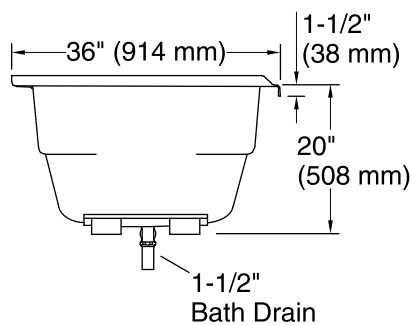

No change in measurements if connected with drain illustrated. (K-7161-AF)

Recommended Faucet Location

Required Electrical Service

One circuit required, protected with Class A Ground-Fault Circuit-Interrupter (GFCI). Outside North America, this device may be known as a Residual Current Device (RCD).

Heated Surface: 120 V, 15 A

Technical Information

All product dimensions are nominal.

- Installation: Three-wall alcove
- Drain location: Right
- Basin area, bottom: 46" x 24" (1168 mm x 610 mm)
- Basin area, top: 54" x 27" (1372 mm x 686 mm)
- Weight: 62 lbs (28.1 kg)
- Minimum floor load: 41 lbs/ft² (200.2 kg/m²)
- Water capacity: 63 gal (238.5 L)
- Electrical component rating: Heated Surface: 120 V, 0.5 A, 60 Hz, 65 W
- Minimum flat for door: 2" (50 mm)

Notes

Measure your actual product for rough-in details. Install this product according to the installation instructions.

The hot water supply should be 70% of the capacity of the bath or greater. Installations will vary.

If installing a rim-mount faucet, make sure there is no interference above or below the deck before drilling any holes.