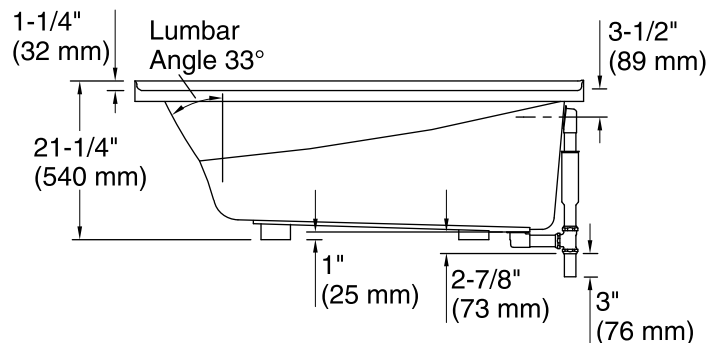

No change in measurements if connected with drain illustrated. (K-7161-AF)

Recommended Faucet Location

Required Electrical Service

One circuit required, protected with Class A Ground-Fault Circuit-Interrupter (GFCI). Outside North America, this device may be known as a Residual Current Device (RCD).

Heated Surface: 120 V, 15 A

Technical Information

All product dimensions are nominal.

- Installation: Three-wall alcove
- Drain location: Right
- Basin area, bottom: 46" x 24" (1168 mm x 610 mm)
- Basin area, top: 54" x 27" (1372 mm x 686 mm)
- Weight: 62 lbs (28.1 kg)
- Minimum floor load: 41 lbs/ft² (200.2 kg/m²)
- Water capacity: 63 gal (238.5 L)
- Electrical component rating: Heated Surface: 120 V, 0.5 A, 60 Hz, 65 W
- Minimum flat for door: 2" (50 mm)

Notes

Measure your actual product for rough-in details. Install this product according to the installation instructions.

The hot water supply should be 70% of the capacity of the bath or greater. Installations will vary.

If installing a rim-mount faucet, make sure there is no interference above or below the deck before drilling any holes.