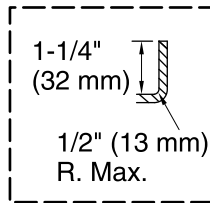

No change in measurements if connected with drain illustrated. (K-7161-AF)

Recommended Faucet Location

Integral Flange Detail