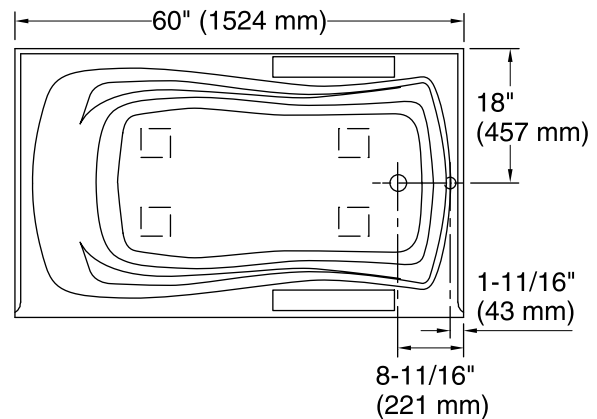

No change in measurements if connected with drain illustrated. (K-7161-AF)

Recommended Faucet Location

Required Electrical Service

One circuit required, protected with Class A Ground-Fault Circuit-Interrupter (GFCI). Outside North America, this device may be known as a Residual Current Device (RCD).

Heated Surface: 120 V, 15 A

Technical Information

All product dimensions are nominal.

- Installation: Three-wall alcove
- Drain location: Right
- Basin area, bottom: 46" x 24" (1168 mm x 610 mm)
- Basin area, top: 54" x 27" (1372 mm x 686 mm)
- Weight: 62 lbs (28.1 kg)
- Minimum floor load: 41 lbs/ft² (200.2 kg/m²)
- Water capacity: 63 gal (238.5 L)
- Electrical component rating: Heated Surface: 120 V, 0.5 A, 60 Hz, 65 W
- Minimum flat for door: 2" (50 mm)

Notes

Measure your actual product for rough-in details. Install this product according to the installation instructions.

The hot water supply should be 70% of the capacity of the bath or greater. Installations will vary.

If installing a rim-mount faucet, make sure there is no interference above or below the deck before drilling any holes.