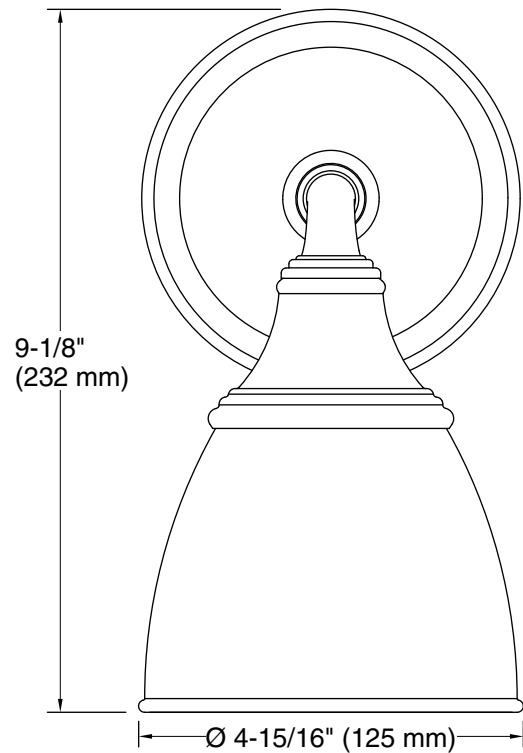

### Technical Information

All product dimensions are nominal.

Installation Type: Wall-mount  
Material: Metal, Glass  
Number of Lights: 1