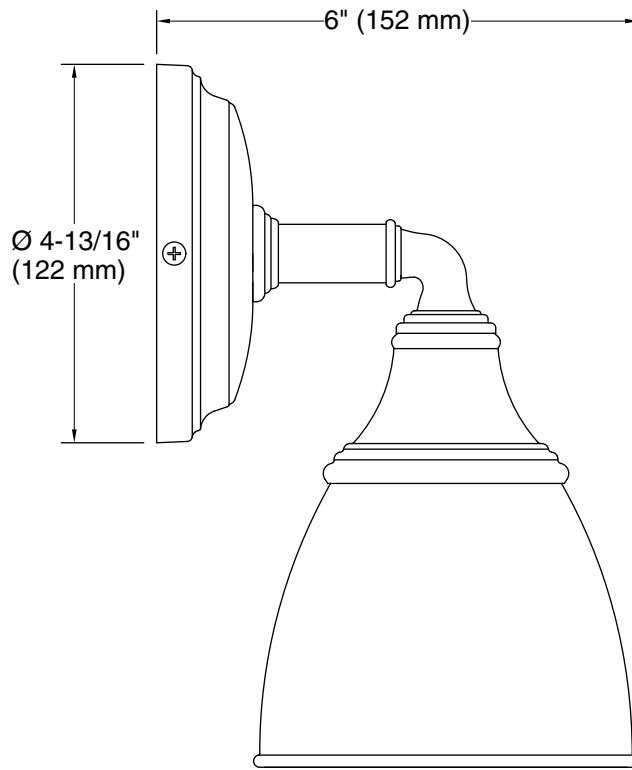

### Features

- Frosted-glass shade.
- Sconce can be positioned up or down, depending on room setting.
- Coordinates with other products in the Devonshire collection.
- Suitable for damp locations, per UL 1598.

### Technical Information

All product dimensions are nominal.

Installation Type: Wall-mount  
Material: Metal, Glass  
Number of Lights: 1