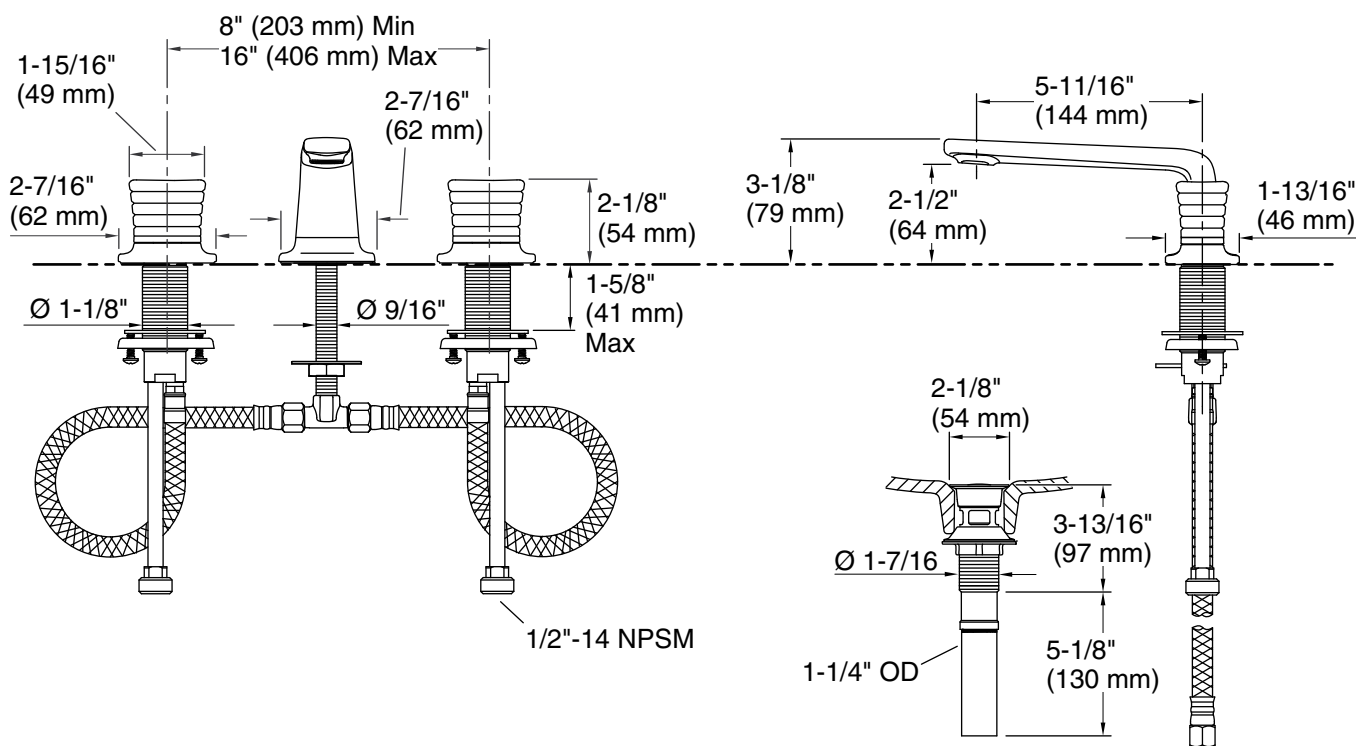

KALLISTA®

Per Se® Sink Faucet, Saint-Louis Crystal Knobs

FEATURES

- Solid metal construction for durability and reliability
- Two-handle, widespread lavatory faucet for 8" (203 mm) - 16" (406 mm) centers
- Quarter-turn washerless ceramic disc valves
- 1.2 gal/min (4.5 l/min) maximum flow rate
- Includes Soft Touch drain
- Thin, slender form
- Meets CalGreen requirements for bathroom sink faucets
- Complements the Per Se collection

P24705-CC

CSA B651 OBC

ST[®] LOUIS

Soft Touch Drain

INSTALLATION NOTES

Mounting surface hole size. All dimensions are nominal.		
Spout	Ø 5/8" (16 mm)	
Handles	Ø 1-5/16" (33 mm)	
Deck Thickness	Min	Max
Spout	--	2-1/2" (64 mm)
Handles	--	1-5/8" (41 mm)

SPECIFIED MODEL

Model	Description	Finishes			
P24705-CC	Per Se Decorative Sink Faucet, Saint-Louis Crystal Knobs	<input type="checkbox"/> CP Polished Chrome	<input type="checkbox"/> AD Nickel Silver	<input type="checkbox"/> W7 Black Nickel	<input type="checkbox"/> 24K Polished Gold