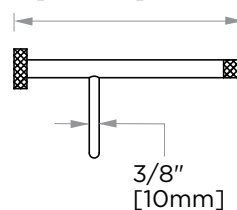

SPECIAL FINISHES AVAILABLE: 26 options available. Please see our website for full list samples

WARRANTY:

Lifetime Limited (Residential Use)
One Year (Commercial Use)

4 1/2"
[114mm]

9 1/8"
[233mm]

NOTE: Dimensions and specifications are subject to change without notice.