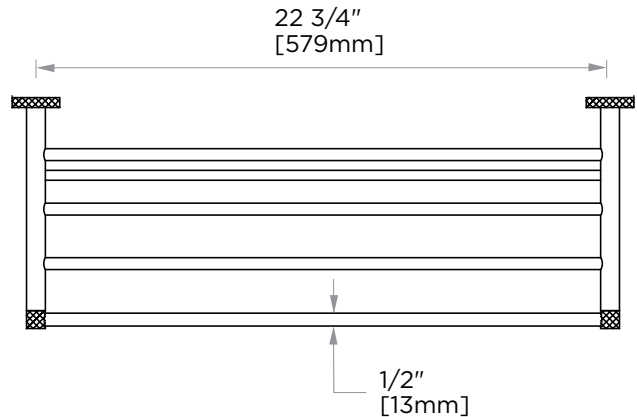

Polished Chrome finish (99)

Champagne Bronze finish(30)

CIRCO KNURLED COLLECTION TOWEL SHELF W/ TOWEL BAR 24" 366442

PRODUCT NAME: TOWEL SHELF W/
TOWEL BAR 24"

PRODUCT CODE: 366442

MATERIAL: All-brass construction