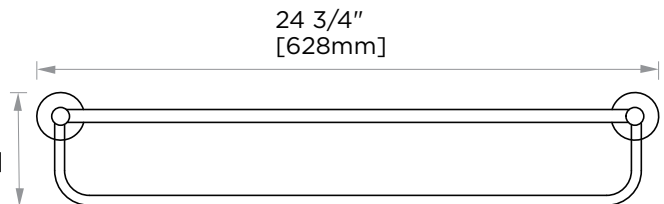

Polished Chrome finish (99)

Champagne Bronze finish(30)

CIRCO KNURLED COLLECTION TOWEL SHELF W/ TOWEL BAR 24" 366442

PRODUCT NAME: TOWEL SHELF W/
TOWEL BAR 24"

PRODUCT CODE: 366442

MATERIAL: All-brass construction

KEY FEATURES: Contemporary tubular design with subtle knurling.

STOCKED FINISHES:

- Polished Chrome (99)
- Brushed Nickel (81)
- Polished Nickel (68)
- Matte Black (48)
- Champagne Bronze (30)
- Prosecco Bronze (35)

SPECIAL FINISHES AVAILABLE: 26 options available. Please see our website for full list samples

WARRANTY:

Lifetime Limited (Residential Use)
One Year (Commercial Use)

4 1/2"
[114mm]

9 1/8"
[233mm]

NOTE: Dimensions and specifications are subject to change without notice.