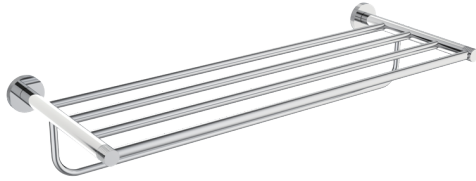

Polished Chrome finish (99)

Champagne Bronze finish(30)

CIRCO KNURLED COLLECTION TOWEL SHELF W/ TOWEL BAR 24" 366442

PRODUCT NAME: TOWEL SHELF W/
TOWEL BAR 24"

PRODUCT CODE: 366442

MATERIAL: All-brass construction

KEY FEATURES: Contemporary tubular design with subtle knurling.

STOCKED FINISHES:

- Polished Chrome (99)
- Brushed Nickel (81)
- Polished Nickel (68)
- Matte Black (48)
- Champagne Bronze (30)
- Prosecco Bronze (35)