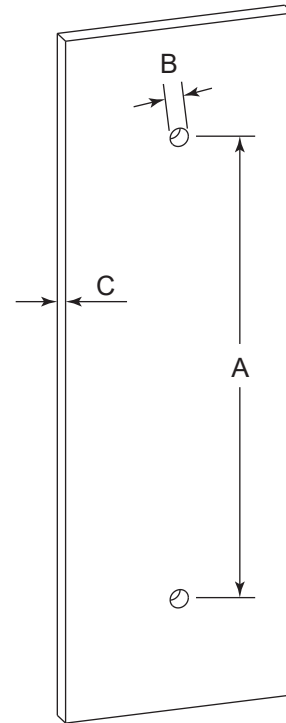

BERLIN COLLECTION SINGLE SHOWER DOOR HANDLE 2327536

PRODUCT NAME: SINGLE SHOWER DOOR HANDLE

PRODUCT CODE: 2327536

MATERIAL: All-brass construction

KEY FEATURES: Contemporary design with solid bold rectangular geometry.

NOTE: Dimensions and specifications are subject to change without notice.

HANDLES INFO

Components Included		
①	Handle	X1
②	Set Screw M6	X2
③	Fixing Bracket	X2
④	Rubber Gasket	X4

Mounting Kits Included

	X1	Allen Key
---	----	-----------

GLASS INFO

Glass Hole C-C Distance		
A	8"/203mm	8" Shower Door Handle
	12"/305mm	12" Shower Door Handle
	18"/457mm	18" Shower Door Handle
	24"/610mm	24" Shower Door Handle
	36"/914mm	36" Shower Door Handle
B	1/2" (12mm)	Glass Hole Diameter
C	6-12mm	Glass Thickness