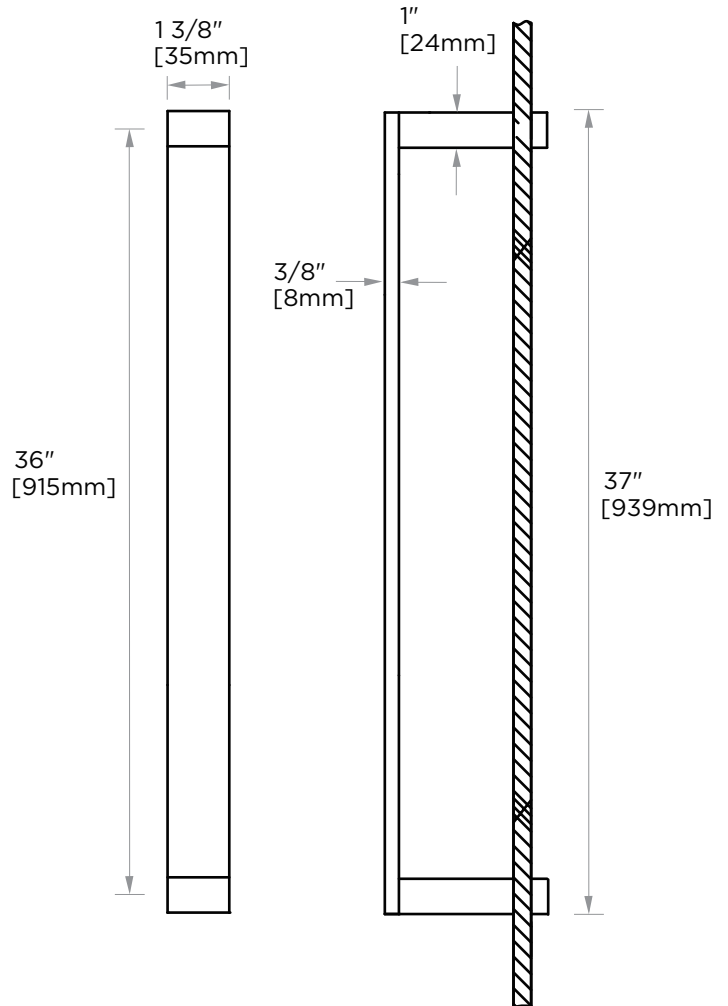

BERLIN COLLECTION SINGLE SHOWER DOOR HANDLE 2327536

PRODUCT NAME: SINGLE SHOWER DOOR HANDLE

PRODUCT CODE: 2327536

MATERIAL: All-brass construction

KEY FEATURES: Contemporary design with solid bold rectangular geometry.

NOTE: Dimensions and specifications are subject to change without notice.

HANDLES INFO

Components Included		
①	Handle	X1
②	Set Screw M6	X2
③	Fixing Bracket	X2
④	Rubber Gasket	X4

Mounting Kits Included

	X1	Allen Key
---	----	-----------

GLASS INFO

Glass Hole C-C Distance		
A	8"/203mm	8" Shower Door Handle
	12"/305mm	12" Shower Door Handle
	18"/457mm	18" Shower Door Handle
	24"/610mm	24" Shower Door Handle
	36"/914mm	36" Shower Door Handle
B	1/2" (12mm)	Glass Hole Diameter
C	6-12mm	Glass Thickness

* Can be used with extension kit for thicker doors

NOTE: Dimensions and specifications are subject to change without notice.