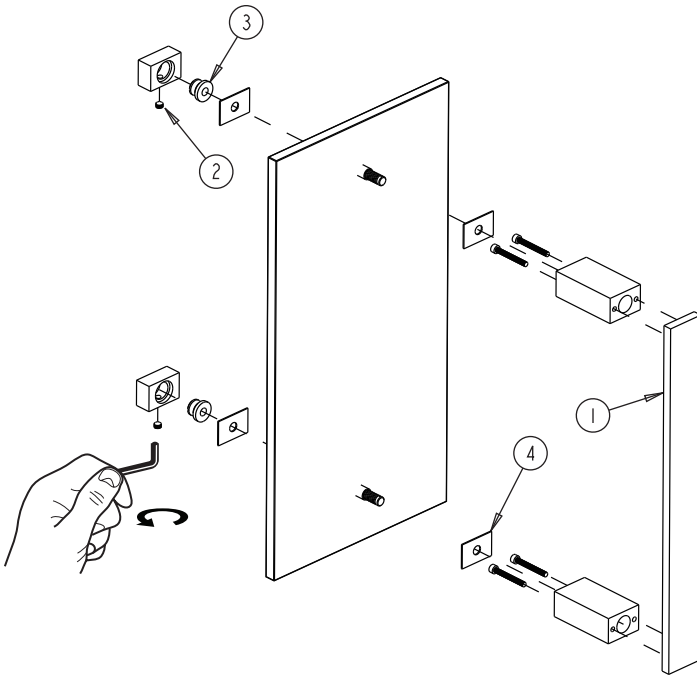

BERLIN COLLECTION SINGLE SHOWER DOOR HANDLE 2327536

PRODUCT NAME: SINGLE SHOWER DOOR HANDLE

PRODUCT CODE: 2327536

MATERIAL: All-brass construction

KEY FEATURES: Contemporary design with solid bold rectangular geometry.

NOTE: Dimensions and specifications are subject to change without notice.

HANDLES INFO

Components Included		
①	Handle	X1
②	Set Screw M6	X2
③	Fixing Bracket	X2
④	Rubber Gasket	X4

Mounting Kits Included

	X1	Allen Key
---	----	-----------

GLASS INFO

Glass Hole C-C Distance		
A	8"/203mm	8" Shower Door Handle
	12"/305mm	12" Shower Door Handle
	18"/457mm	18" Shower Door Handle
	24"/610mm	24" Shower Door Handle
	36"/914mm	36" Shower Door Handle
B	1/2" (12mm)	Glass Hole Diameter
C	6-12mm	Glass Thickness