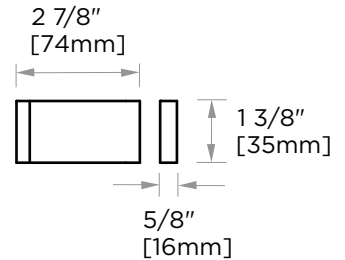

BERLIN COLLECTION SINGLE SHOWER DOOR HANDLE 2327536

PRODUCT NAME: SINGLE SHOWER DOOR HANDLE

PRODUCT CODE: 2327536

MATERIAL: All-brass construction

KEY FEATURES: Contemporary design with solid bold rectangular geometry.

NOTE: Dimensions and specifications are subject to change without notice.

HANDLES INFO

Components Included		
①	Handle	X1
②	Set Screw M6	X2
③	Fixing Bracket	X2
④	Rubber Gasket	X4

Mounting Kits Included

	X1	Allen Key
---	----	-----------

GLASS INFO

Glass Hole C-C Distance		
A	8"/203mm	8" Shower Door Handle
	12"/305mm	12" Shower Door Handle
	18"/457mm	18" Shower Door Handle
	24"/610mm	24" Shower Door Handle
	36"/914mm	36" Shower Door Handle
B	1/2" (12mm)	Glass Hole Diameter
C	6-12mm	Glass Thickness