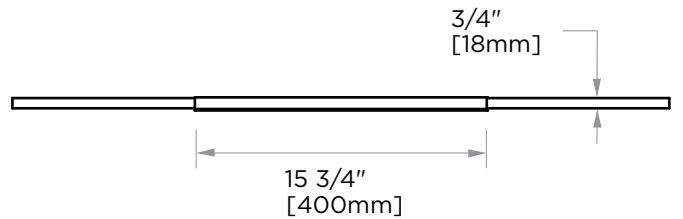

WARRANTY:

Lifetime Limited (Residential Use)
One Year (Commercial Use)

NOTE: Dimensions and specifications are subject to change without notice.