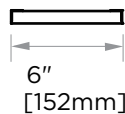

WARRANTY:

Lifetime Limited (Residential Use)
One Year (Commercial Use)

NOTE: Dimensions and specifications are subject to change without notice.