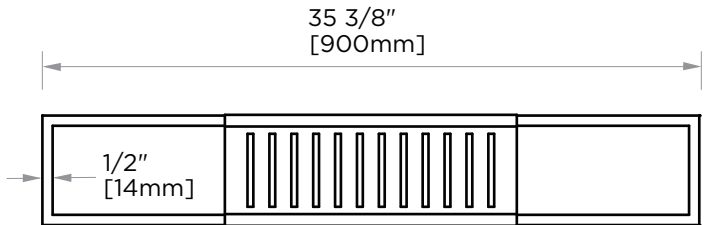

**BERLIN COLLECTION**  
**TUB CADDY**  
232680

**PRODUCT NAME:** TUB CADDY

**PRODUCT CODE:** 232680

**MATERIAL:** All-brass construction

**KEY FEATURES:** Contemporary design with solid bold rectangular geometry.