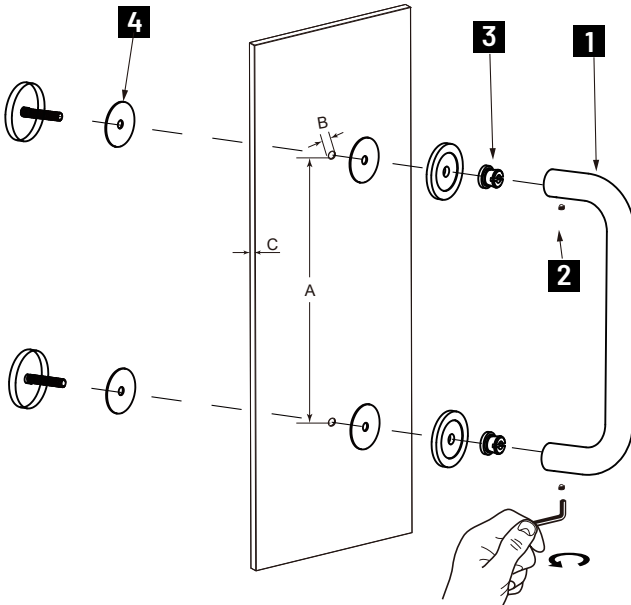

## NICE COLLECTION SINGLE SHOWER DOOR HANDLE 1707518

**PRODUCT NAME:** SINGLE SHOWER  
DOOR HANDLE

**PRODUCT CODE:** 1707518

**MATERIAL:** All-brass construction

**KEY FEATURES:** Contemporary design.  
Soft, curved brass with  
thin rosettes

## HANDLES INFO

Components Included		
①	Handle	X1
②	Set Screw M6	X2
③	Fixing Bracket	X2
④	Rubber Gasket	X4

Mounting Kits Included		
	X1	Allen Key

## GLASS INFO

Glass Hole C-C Distance		
A	8"/203mm	8" Shower Door Handle
	12"/305mm	12" Shower Door Handle
	18"/457mm	18" Shower Door Handle
	24"/610mm	24" Shower Door Handle
	36"/914mm	36" Shower Door Handle
B	1/2" (12mm)	Glass Hole Diameter
C	6-12mm	Glass Thickness