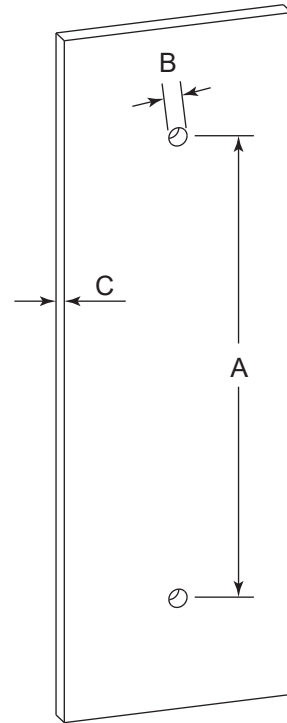

## NICE COLLECTION SINGLE SHOWER DOOR HANDLE 1707518

**PRODUCT NAME:** SINGLE SHOWER  
DOOR HANDLE

**PRODUCT CODE:** 1707518

**MATERIAL:** All-brass construction

**KEY FEATURES:** Contemporary design.  
Soft, curved brass with  
thin rosettes

NOTE: Dimensions and specifications are subject to change without notice.

## HANDLES INFO

Components Included		
①	Handle	X1
②	Set Screw M6	X2
③	Fixing Bracket	X2
④	Rubber Gasket	X4

Mounting Kits Included		
	X1	Allen Key

## GLASS INFO

Glass Hole C-C Distance		
A	8"/203mm	8" Shower Door Handle
	12"/305mm	12" Shower Door Handle
	18"/457mm	18" Shower Door Handle
	24"/610mm	24" Shower Door Handle
	36"/914mm	36" Shower Door Handle
B	1/2" (12mm)	Glass Hole Diameter
C	6-12mm	Glass Thickness