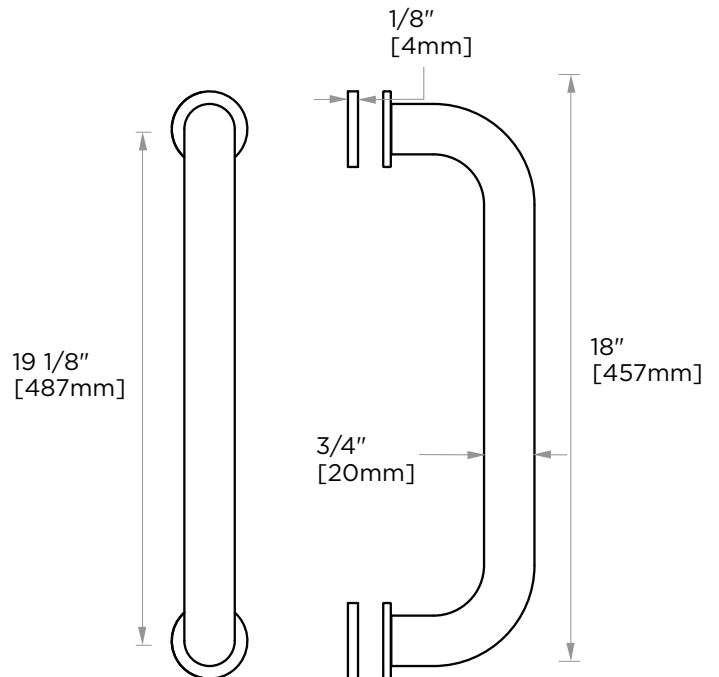

## NICE COLLECTION SINGLE SHOWER DOOR HANDLE 1707518

**PRODUCT NAME:** SINGLE SHOWER  
DOOR HANDLE

**PRODUCT CODE:** 1707518

**MATERIAL:** All-brass construction

**KEY FEATURES:** Contemporary design.  
Soft, curved brass with  
thin rosettes

NOTE: Dimensions and specifications are subject to change without notice.

## HANDLES INFO

Components Included		
①	Handle	X1
②	Set Screw M6	X2
③	Fixing Bracket	X2
④	Rubber Gasket	X4

Mounting Kits Included		
	X1	Allen Key

## GLASS INFO

Glass Hole C-C Distance		
A	8"/203mm	8" Shower Door Handle
	12"/305mm	12" Shower Door Handle
	18"/457mm	18" Shower Door Handle
	24"/610mm	24" Shower Door Handle
	36"/914mm	36" Shower Door Handle
B	1/2" (12mm)	Glass Hole Diameter
C	6-12mm	Glass Thickness