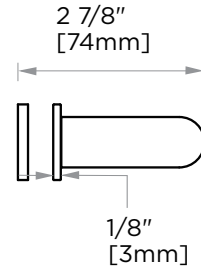

## NICE COLLECTION SINGLE SHOWER DOOR HANDLE 1707518

**PRODUCT NAME:** SINGLE SHOWER  
DOOR HANDLE

**PRODUCT CODE:** 1707518

**MATERIAL:** All-brass construction

**KEY FEATURES:** Contemporary design.  
Soft, curved brass with  
thin rosettes

## HANDLES INFO

Components Included		
①	Handle	X1
②	Set Screw M6	X2
③	Fixing Bracket	X2
④	Rubber Gasket	X4

Mounting Kits Included		
	X1	Allen Key

## GLASS INFO

Glass Hole C-C Distance		
A	8"/203mm	8" Shower Door Handle
	12"/305mm	12" Shower Door Handle
	18"/457mm	18" Shower Door Handle
	24"/610mm	24" Shower Door Handle
	36"/914mm	36" Shower Door Handle
B	1/2" (12mm)	Glass Hole Diameter
C	6-12mm	Glass Thickness