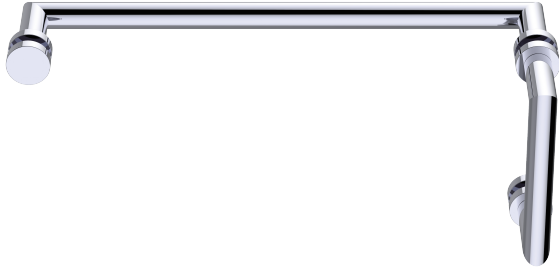

OSLO COLLECTION OFFSET SDH 6" & 18" 14470618

Size*	Product #	Description
6x18	14470618	6x18 combination SDH

*Additional sizing upon request

PRODUCT NAME: OFFSET SHOWER DOOR HANDLES 6" & 18"

PRODUCT CODE: 14470618

MATERIAL: All-brass construction

KEY FEATURES: Contemporary design.
Round minimalist look.

STOCKED FINISHES:

- Polished Chrome (99)
- Brushed Nickel (81)
- Polished Nickel (68)
- Matte Black (48)

SPECIAL FINISHES AVAILABLE: