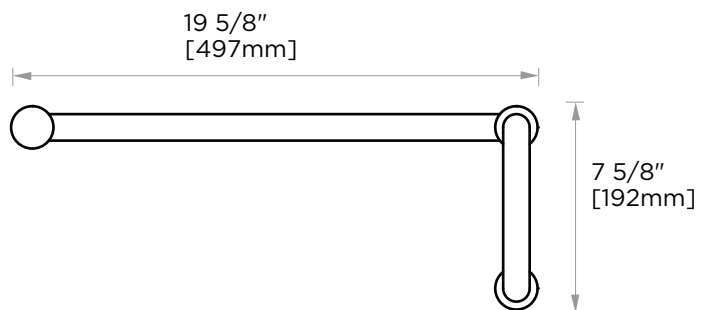

WARRANTY:

Lifetime Limited (Residential Use)
One Year (Commercial Use)

NOTE: Dimensions and specifications are subject to change without notice.