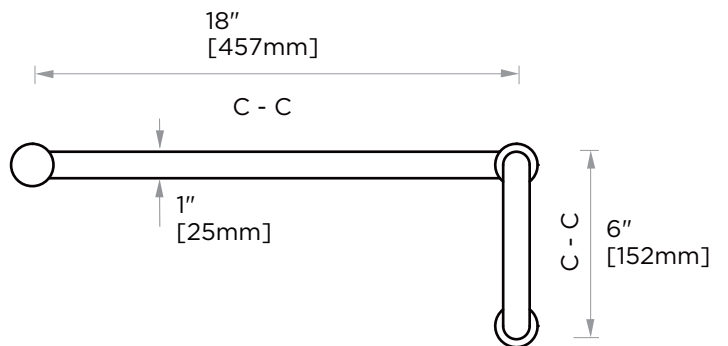

WARRANTY:

Lifetime Limited (Residential Use)
One Year (Commercial Use)

NOTE: Dimensions and specifications are subject to change without notice.