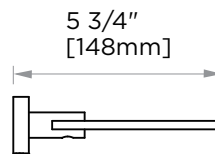

NOTE: Dimensions and specifications are subject to change without notice.