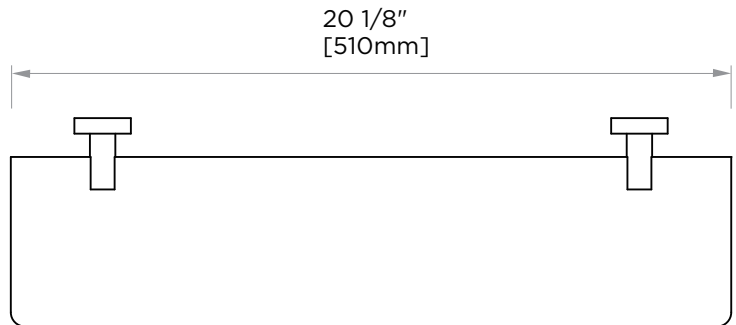

NOTE: Dimensions and specifications are subject to change without notice.