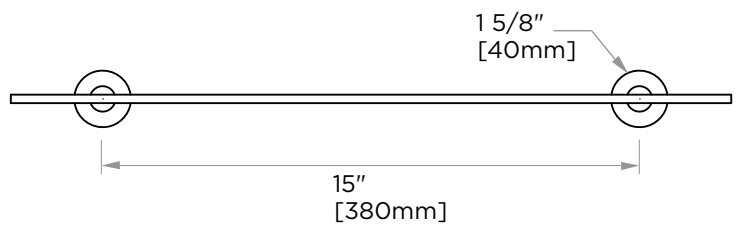

NOTE: Dimensions and specifications are subject to change without notice.