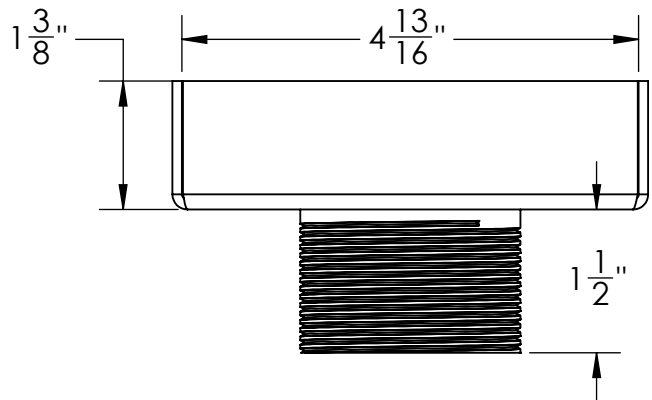

TT 52 Specifications

TT 52:
- 5" square throat with 2" outlet
- 12 Gauge 304L Stainless Steel

Kits:
- T 5, TD 5, TDB 5

Finishes:
- Satin Stainless
- Polished Stainless
- Oil Rubbed Bronze
- Satin Bronze
- Matte Black