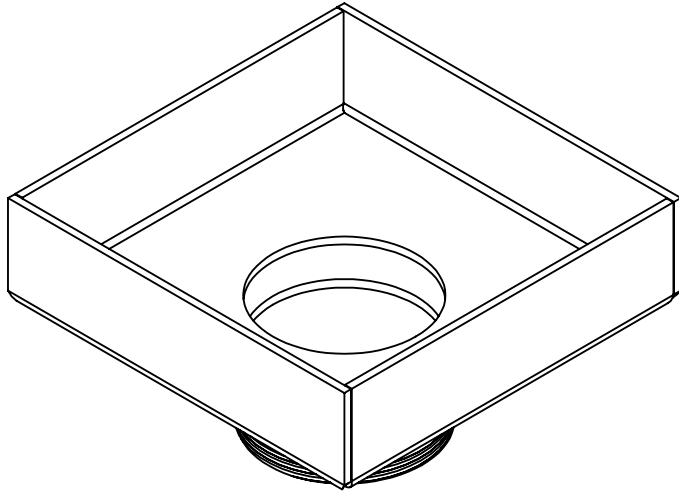

TT 52 Specifications

TT 52:
- 5" square throat with 2" outlet
- 12 Gauge 304L Stainless Steel

Kits:
- T 5, TD 5, TDB 5

Finishes:
- Satin Stainless
- Polished Stainless
- Oil Rubbed Bronze
- Satin Bronze
- Matte Black