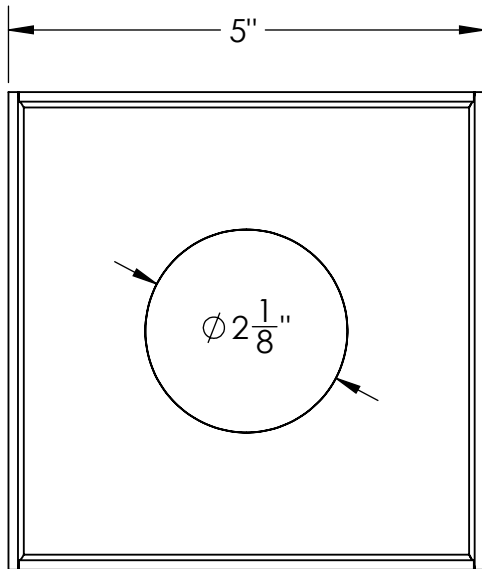

TT 52 Specifications

TT 52:
- 5" square throat with 2" outlet
- 12 Gauge 304L Stainless Steel

Kits:
- T 5, TD 5, TDB 5

Finishes:
- Satin Stainless
- Polished Stainless
- Oil Rubbed Bronze
- Satin Bronze
- Matte Black