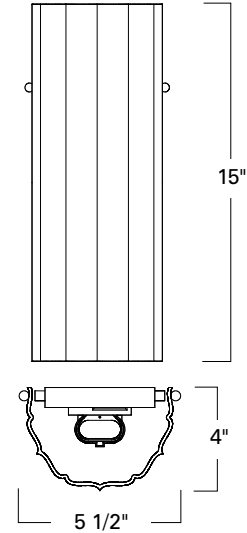

Libra Glass Sconce

LIBS

Project Name _____

Fixture Type _____

Quantity _____

Norwell | Lighting

ILEX

Custom Metalcraft

Laura Kirar

LIBS Libro Glass Sconce

Libro Sconce
Architectural Bronze / AB
Amber Gold Fleck / AG