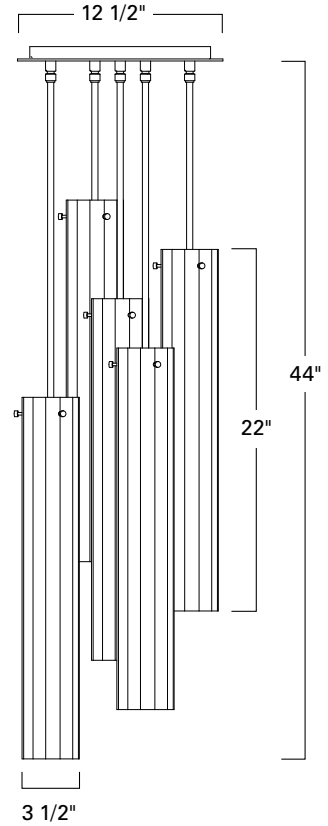

*LIB3 Libro 3 Glass Pendant
Polished Nickel / PN
Opaline / OP

*LIB Libro Glass Flush Mount
Opaline Glass / OP
Brushed Nickel / BN

Product Name / Dimensions	Mounting Options	Diffuser Options	Finish Options	Lamping Options
Libro 5 Glass Pendant / LIB5	Standard Tube / TU Black Cord / BC White Cord / WC	Standard Opaline / OP Amber Gold Fleck / AG	Standard Architectural Bronze / AB Antique Brass / AN Polished Brass / PB Satin Brass / SB Premium Brushed Nickel / BN Polished Nickel / PN	Standard Incandescent / IN (5) 75W T10 Edison (12" T10 Recommended)