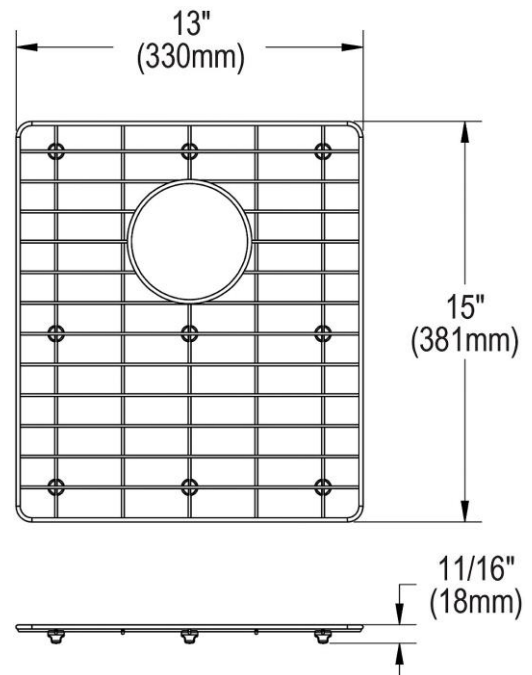

AMERICAN PRIDE. A LIFETIME TRADITION.

Like your family, the Elkay family has values and traditions that endure. For almost a century, Elkay has been a family-owned and operated company, providing thousands of jobs that support our families and communities.

[Clean and Care Manual (PDF)](#)

[Clean and Care Manual (PDF)](#)

[Installation Instructions (PDF)](#)

[Warranty (PDF)](#)